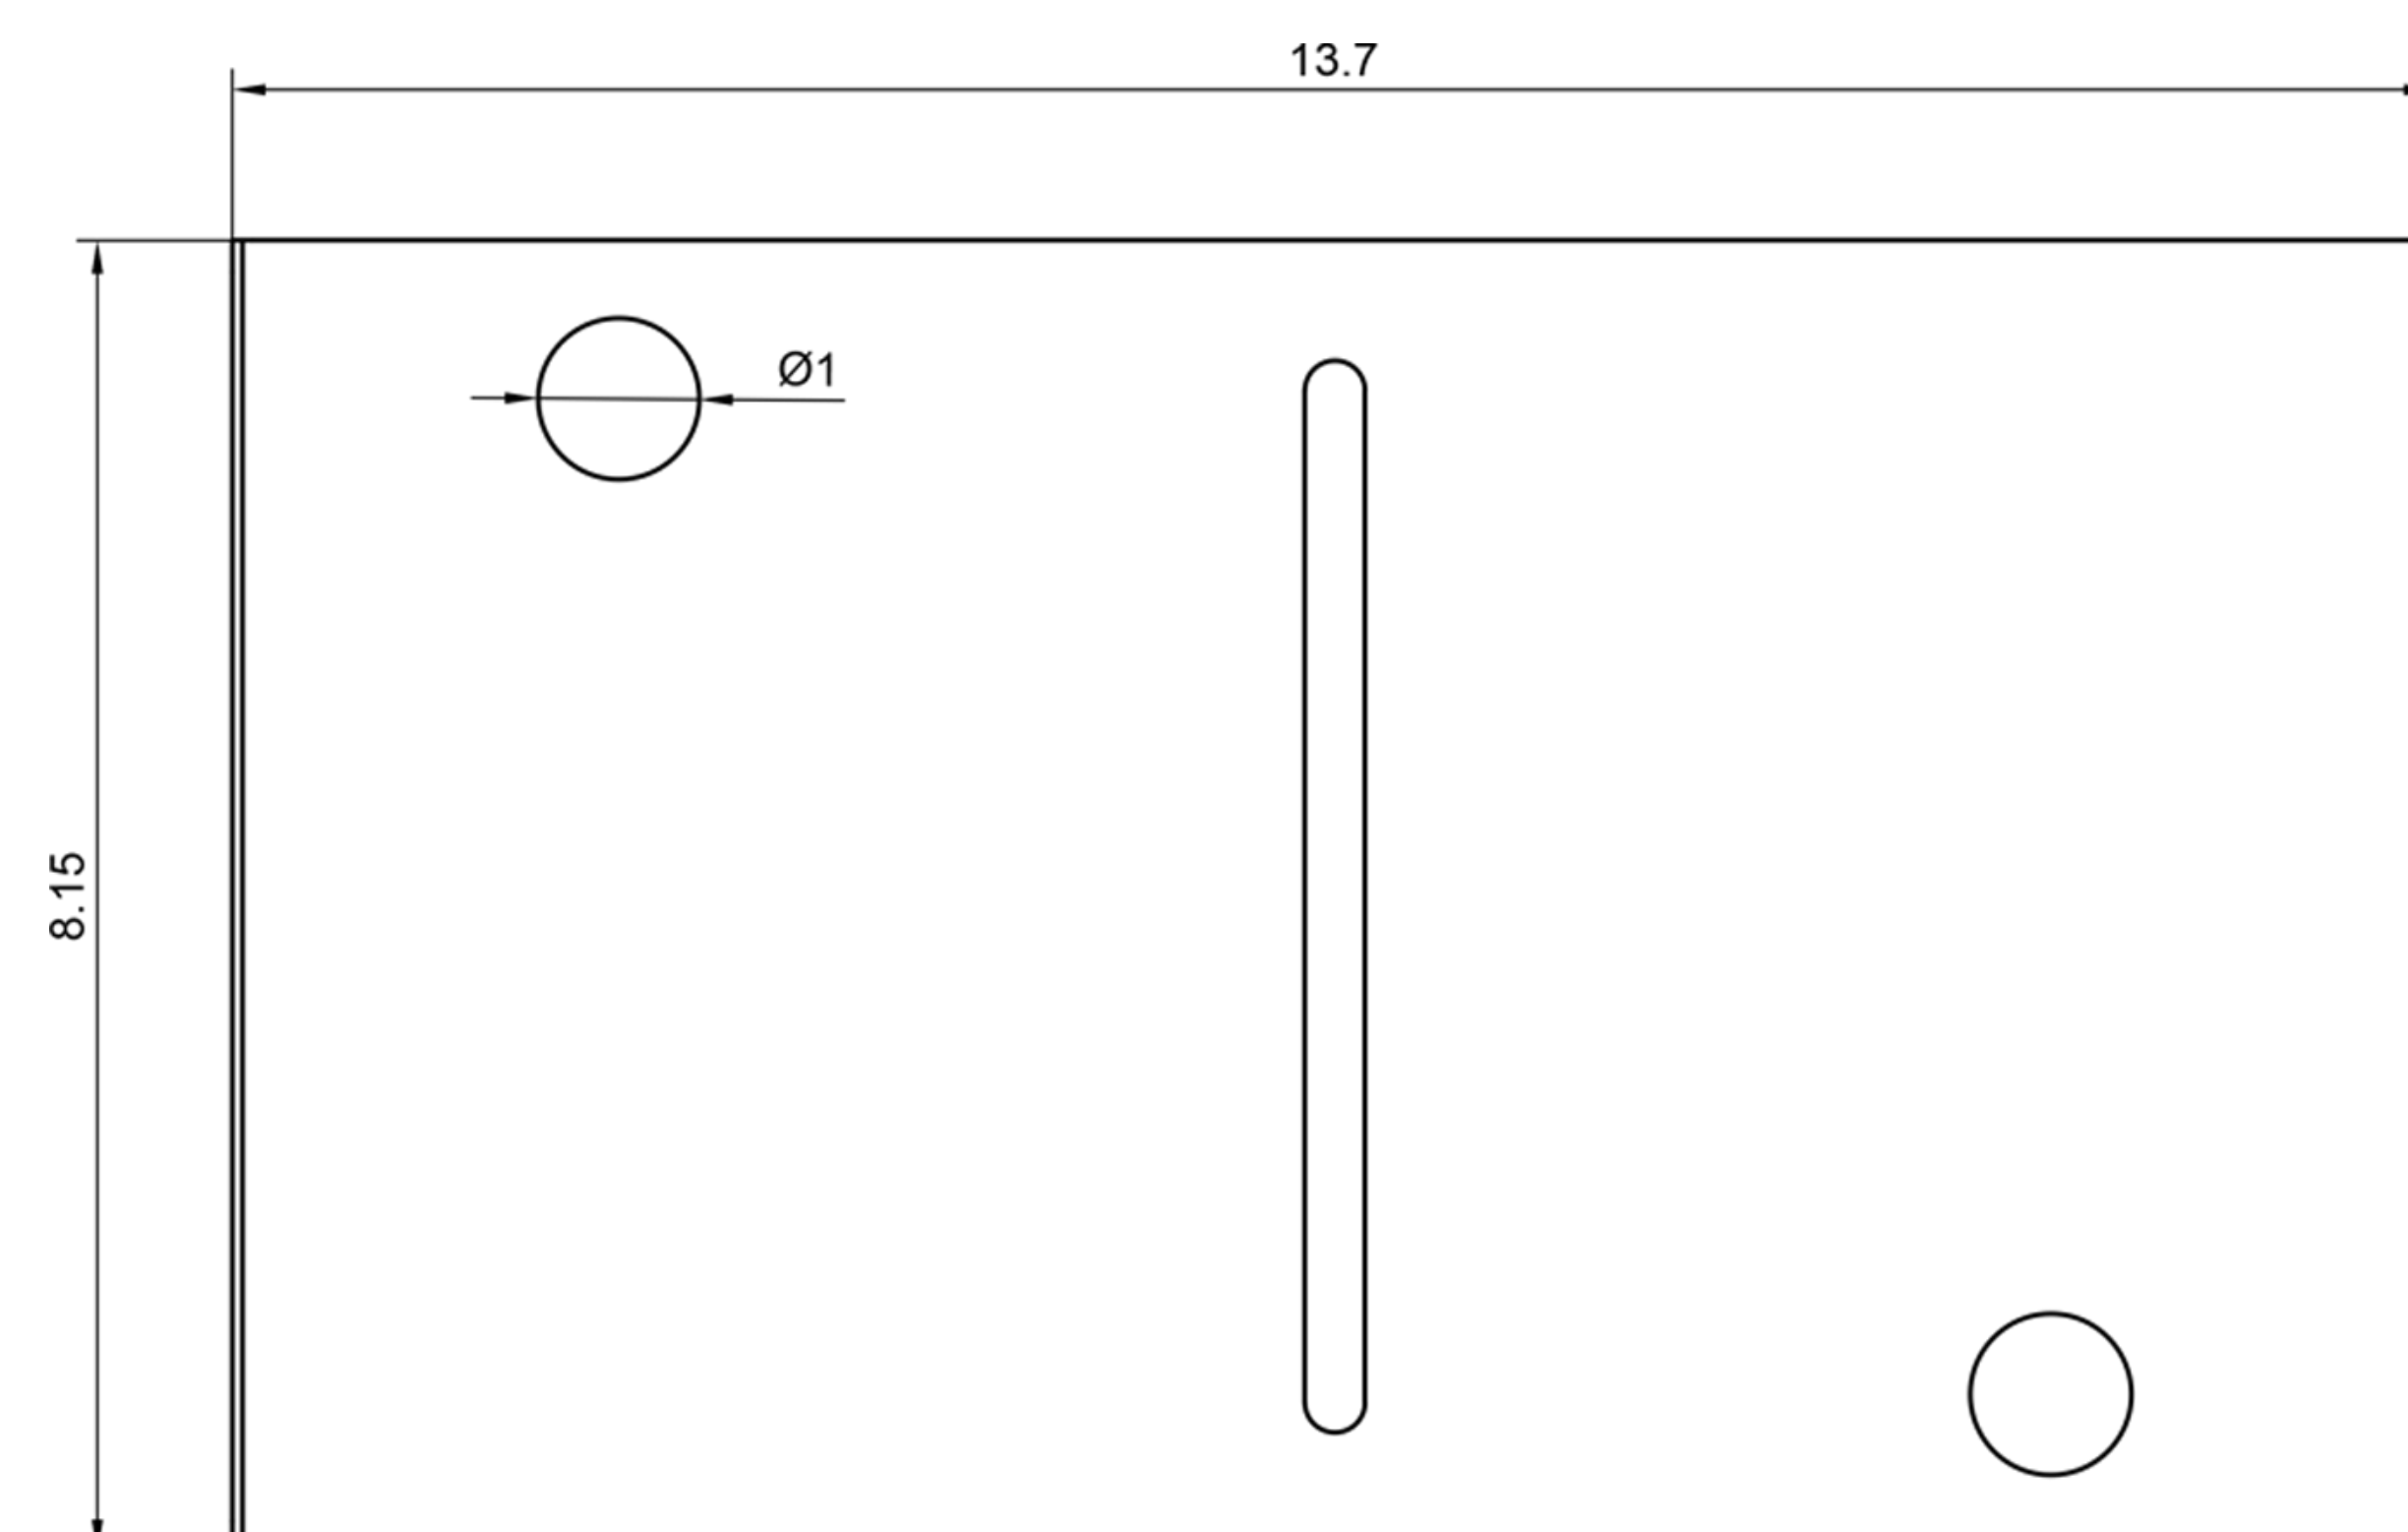

BLFN-15.6-DK

Bluefin 15.6" Display Dresskit

MEGAMEDIA 
• INDUSTRIAL •

 bluefin
Custom LCD Solutions

The Mega Media Industrial BLFN-15.6-DK is a custom manufactured dresskit specifically for the Bluefin 15.6" Display and is part of the line of dresskits for all Bluefin Displays.

Hide and Conceal Side Connections & Wires

Perfect for hospitality, commercial, corporate, retail, museum and other applications, the dresskit is designed to hide and conceal the side connections and wires of the display.

Ready for Install

Designed to work with the Peerless AV SF630p mount, the dresskit features easy mounting, two 1" diameter holes for cables and is powder coated black or custom colors available upon request.

Constructed of aluminum, dresskits are built for easy installation, while providing concealment and design.

Dimensions: 13.7" x 8.15" x 1.75" Weight: 10.9 oz Made in the USA