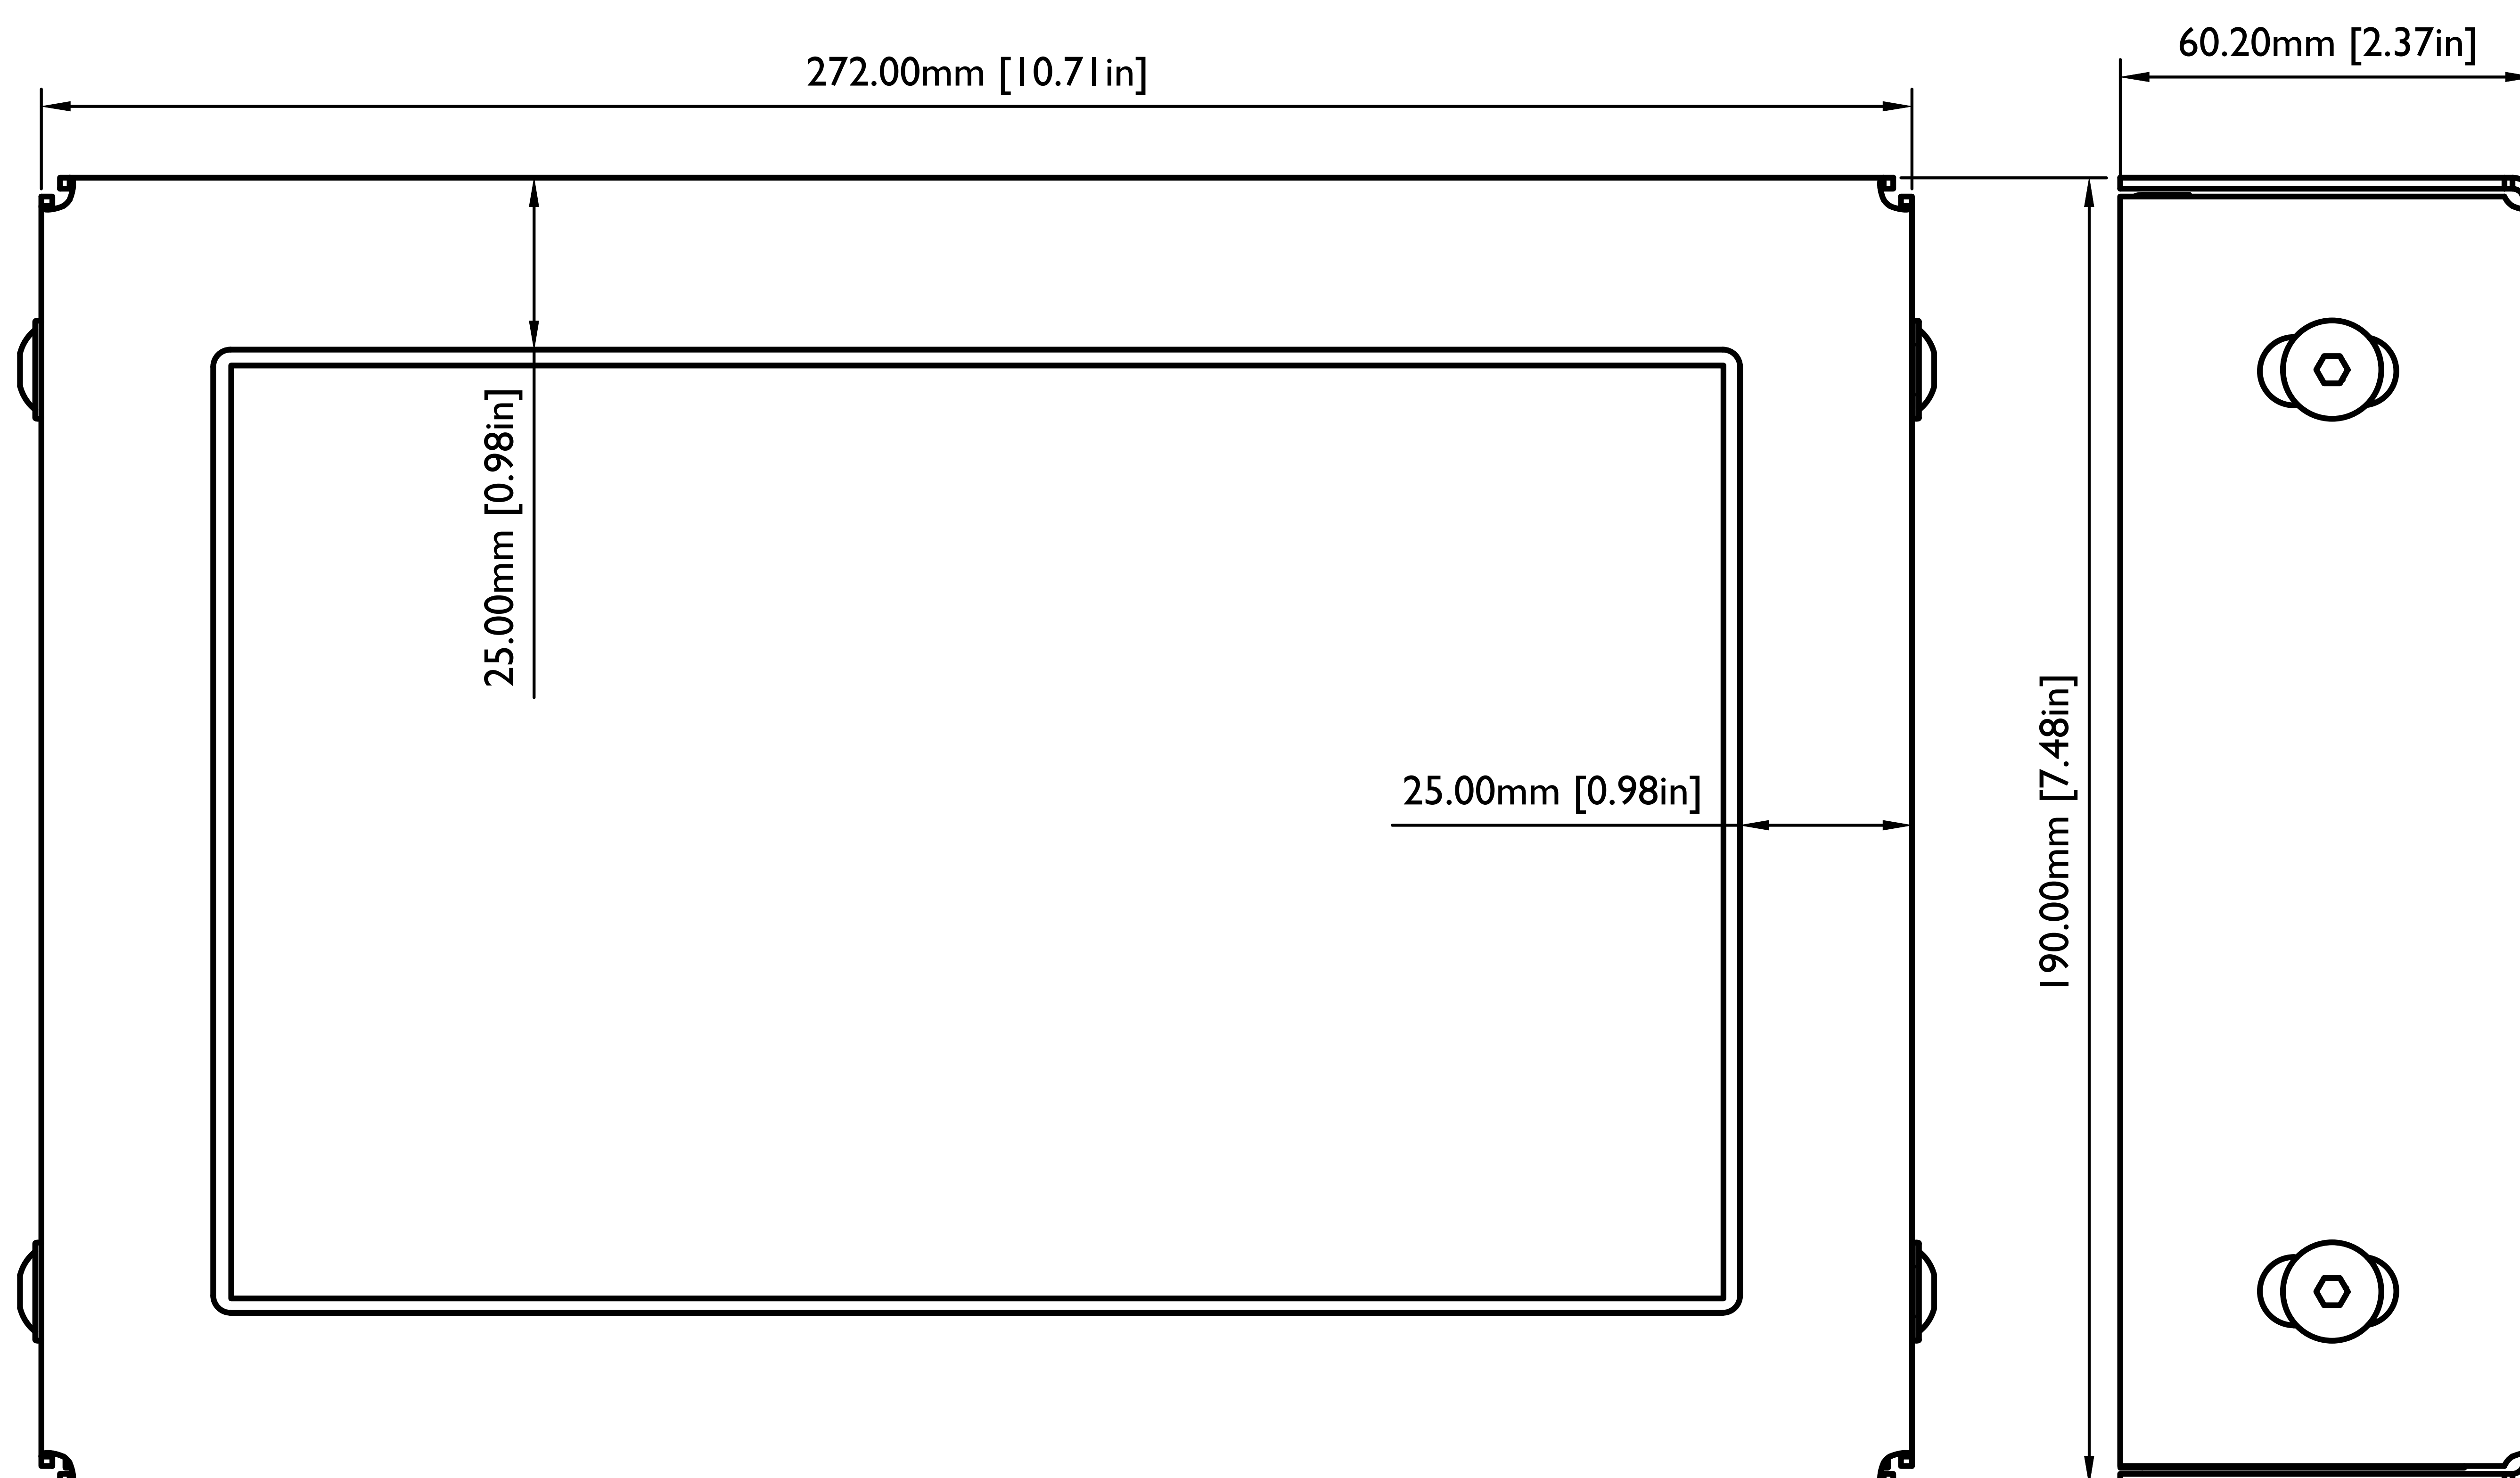

BLFN-10.1-ENC

Bluefin 10.1" Display Enclosure

MEGAMEDIA

• INDUSTRIAL •

bluefin
Custom LCD Solutions

The Mega Media Industrial Bluefin Display Enclosure is custom manufactured specifically for Bluefin Displays and comes in multiple sizes, both portrait and landscape orientations.

Fully Enclosure and Protect the Display

Perfect for hospitality, commercial, corporate, retail, museum and other applications, the enclosure is designed to hide, conceal, and protect the display from tampering.

Ready for Install

Designed to work with the Peerless AV PF630p mount, the enclosure features easy mounting, is cable ready, has proper venting, and is powder coated stain black. Easily install and service the display with hex screws that secure the front cover. Security screws can be requested.

Constructed of aluminum, enclosures are built for easy installation, while providing design aesthetic and protection for the display. All enclosures can be customized to be ADA compliant.

Made in the USA