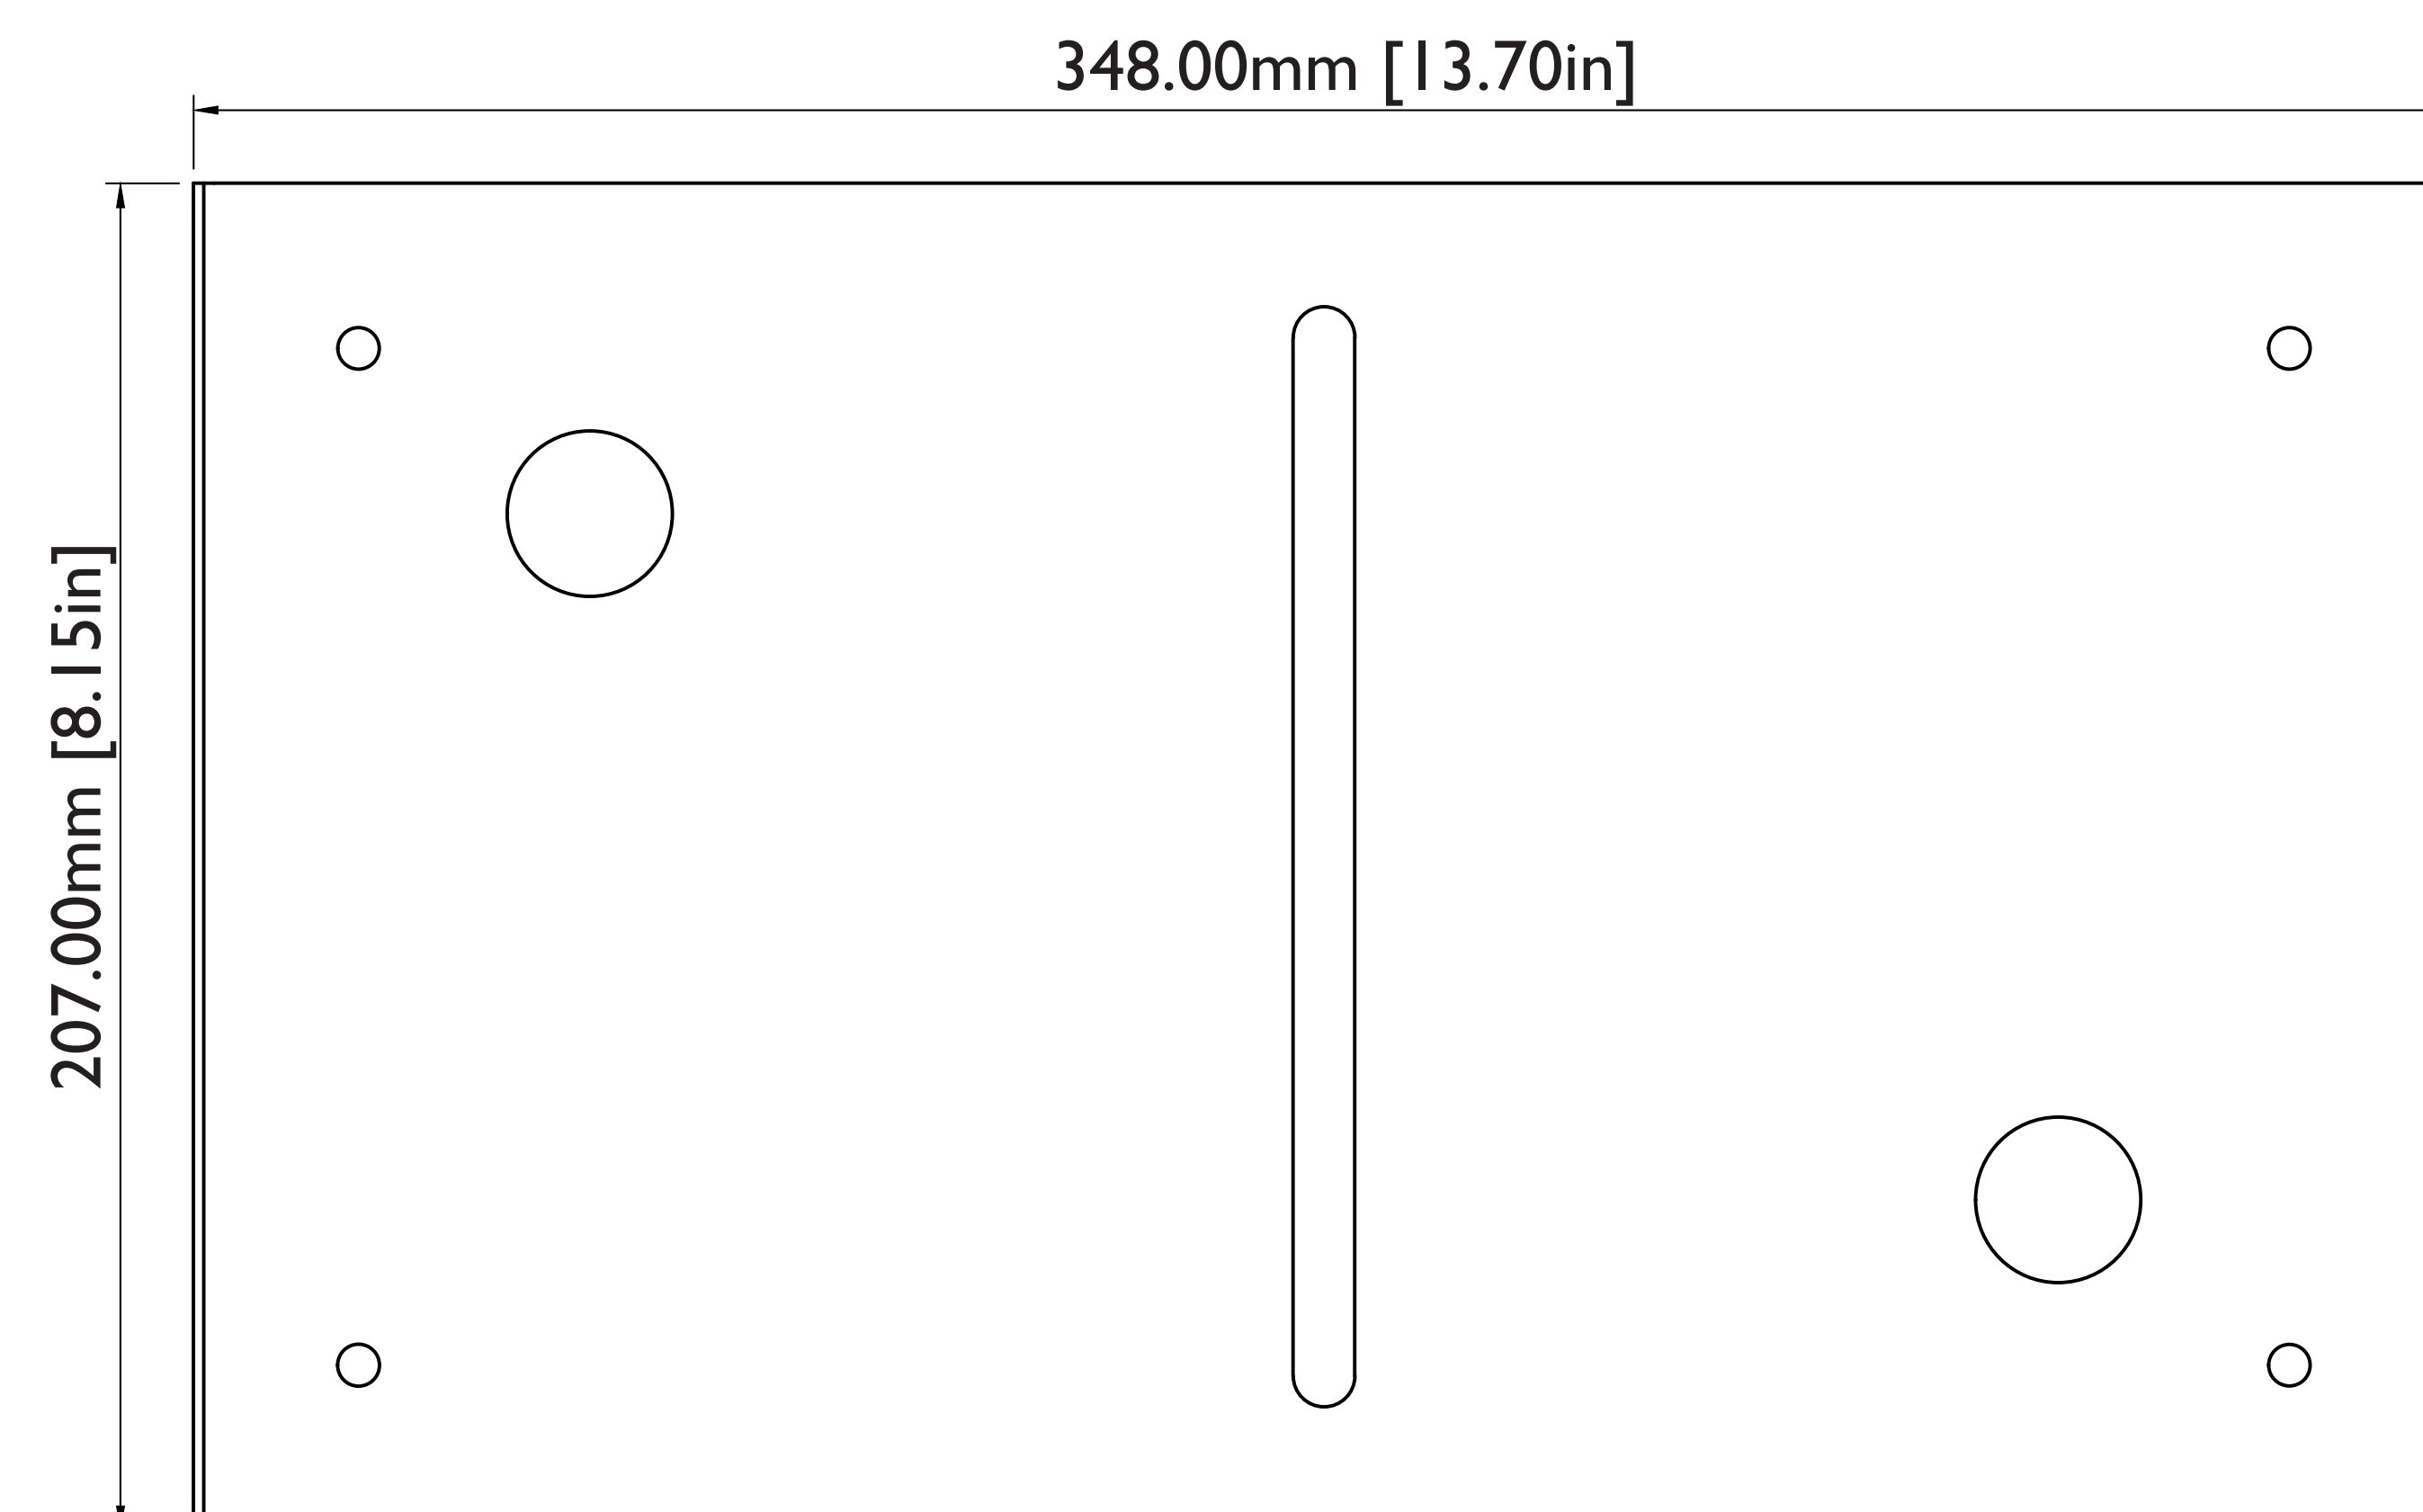

BLFN-15.6-DK

Bluefin 15.6" Display Dresskit

MEGAMEDIA 

INDUSTRIAL

 bluefin
Custom LCD Solutions

The Mega Media Industrial BLFN-15.6-DKP is a custom manufactured dresskit specifically for the Bluefin 15.6" Display and is part of the line of dresskits for all Bluefin Displays.

Hide and Conceal Side Connections & Wires

Perfect for hospitality, commercial, corporate, retail, museum and other applications, the dresskit is designed to hide and conceal the side connections and wires of the display.

Constructed of aluminum, dresskits are built for easy installation, while providing concealment and design.

Dimensions: 13.70" x 8.15" x 1.75" Weight: 10.6 oz Made in the USA